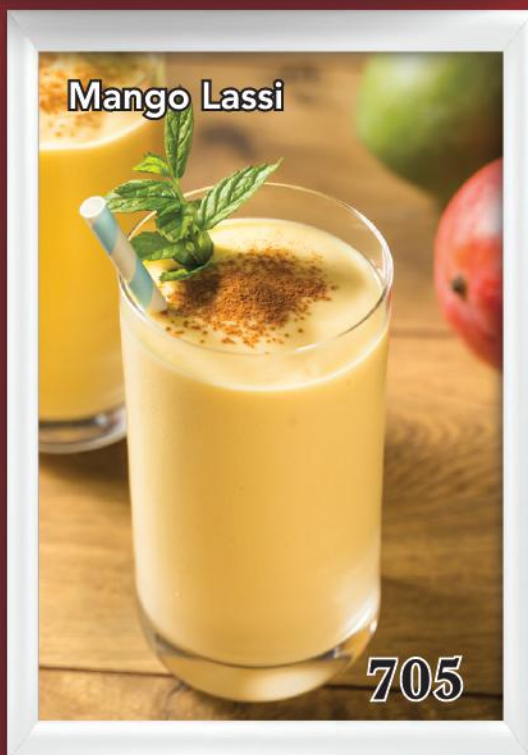

FRESH JUICES

701. Mixed Fruit
702. Mango
703. Apple

RM16
RM16
RM16

704. Banana
705. Mango Lassi
706. Celery

RM16
RM16
RM16

707. Orange Carrot
708. Lemon
709. Cucumber

RM16
RM14
RM16

All our prices are subject to 6% SST but SST is not applicable to services charge
All images are for illustration purpose only.