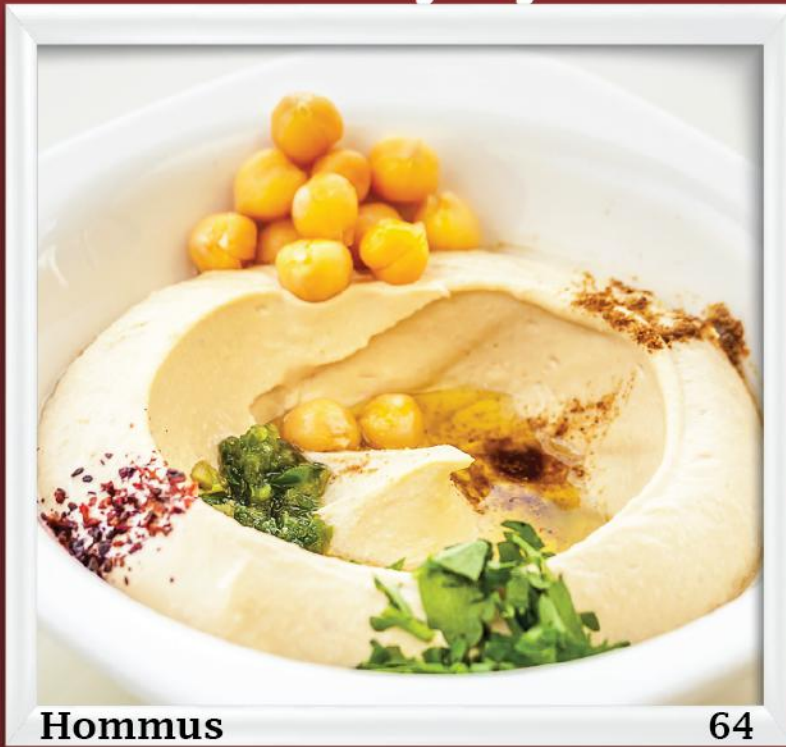

Appetizers

64